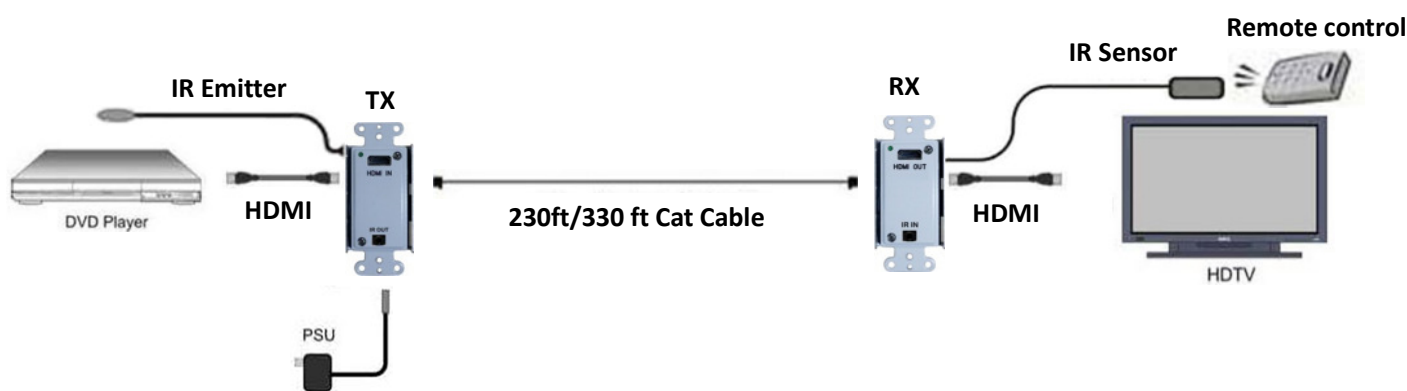

# HDBaseT Wall Plate MVP-H-TR-S1/S2

## Description:

The MVP-H-TR is part of Cuanbo's expanding Multi Video HDBaseT Cat wall plate. Its powerful design provides usability and features not found anywhere else. Single side connections for HDMI, IR and Power provide a cleaner wiring solution. The design allows the system to be powered via an AC adapter from either side! With a single CAT 5e/6/7 cable, the MVP-H-TR can go up to 230ft/330ft, 1080p@60Hz 48bit color depth with Unidirectional IR.

## Features:

- ◆ Transmit HDMI up to 1080p@60Hz 48bit 230/330ft over one Cat 5e/6/7 cable;
- ◆ Support HDMI 4K x 2K and 3D;
- ◆ HDCP Compliant;
- ◆ Unidirectional IR;
- ◆ Power both units from TX or RX side with wall power supply(POL);
- ◆ Status LED for all connections on front;
- ◆ US 1 GANG Decora and European standard;

## Model:

70 M: MVP-H-TR-S1

100M: MVP-H-TR-S2

Video	
HDMI Compliance	HDMI 3D
HDCP Compliant	Yes
Distance	230/330ft on 1080p@60Hz
Max Resolution	4K x 2K
Color Depth	48bit
Connectors	
TX Connectors	(1) HDMI in, (1)Cat,(1)IR out
RX Connectors	(1) HDMI out, (1) Cat,(1)IR in
Mechanical	
Dimensions	US:1 GANG European: 86 x 86 mm
Weight	0.49lbs[220g]
Power	
Power Supply	12V1A
Environmental	
Operation Temperature	32~131 °F [0~55 °C]
Storage Temperature	-4~185 °F [-20~85 °C]
Relative Humidity	5~95% RH [no condensation]