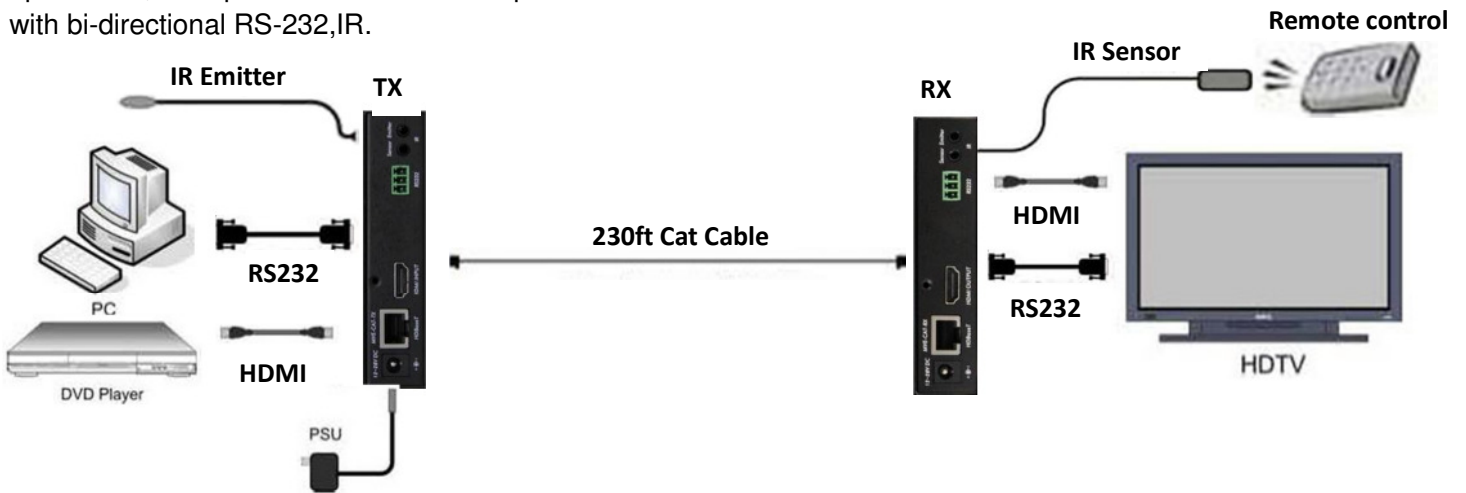

230ft HDBaseT Extender MVE-CAT-TR-S1

Description:

The MVE-CAT-TR-S1 is part of Cuanbo's expanding Multi Video HDBaseT Cat Extender. Its powerful design provides usability and features not found anywhere else. Single side connections for HDMI, Control and Power provide a cleaner wiring and rack mounting solution. The design allows the system to be powered via an AC adapter from either side! With a single CAT 5e/6/7 cable, the MVE-CAT-TR-S1 can go up to 230ft, 1080p@60Hz 48bit color depth with bi-directional RS-232,IR.

Features:

- ◆ Transmit HDMI up to 1080p@60Hz 48bit 230ft over one Cat 5e/6/7 cable;
- ◆ Support HDMI 4K x 2K and 3D;
- ◆ HDCP Compliant;
- ◆ All connectors on one side for easier installation;
- ◆ Bi-directional RS-232&IR;
- ◆ Power both units from TX or RX side with wall power supply(POL);
- ◆ Status LED for all connections on front;

Video	
HDMI Compliance	HDMI 3D
HDCP Compliant	Yes
Distance	230ft [70m] on 1080p@60Hz
Max Resolution	4K x 2K
Color Depth	48bit
Connectors	
TX Connectors	(1) HDMI in, (1)Cat,(2)IR,(1)RS232
RX Connectors	(1) HDMI out, (1) Cat,(2)IR,(1)RS232
Mechanical	
Dimensions	111 x75 x25 mm(L/W/H)
Weight	1.06lbs[480g]
Mounting	Wall mounting tabs (included)
Power	
Power Supply	12V1A
Environmental	
Operation Temperature	32~131 °F [0~55 °C]
Storage Temperature	-4~185 °F [-20~85 °C]
Relative Humidity	5~95% RH [no condensation]